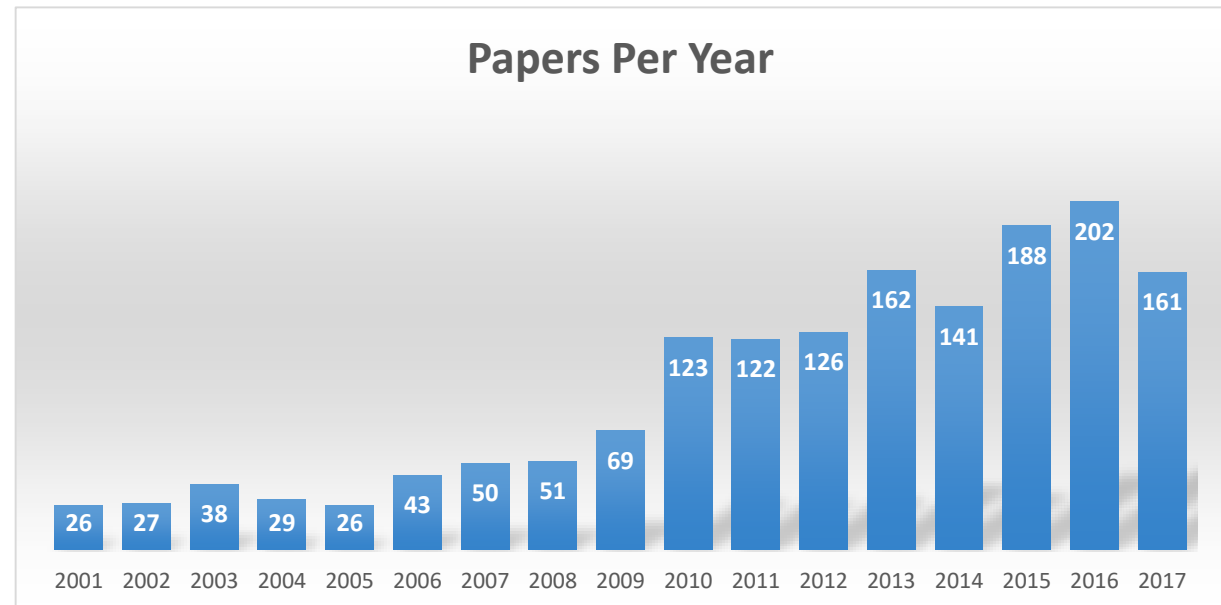

Regular Journal Issues & Papers Published in the last 16 Years

2001 (vol. 16)	3 issues	26 papers
2002	3	27
2003	3	38
2004	3	29
2005	3	26
2006	3	43
2007	3	50
2008	4	51
2009	6	69
2010	12	123
2011	12	122
2012	12	126
2013	12	162
2014	12	141
2015	12	188
2016	12	202
2017	12	161

Impact Factor

ACES Impact Factor 2005-2017

The above data is based on the ISI Web of Science Journal Citation Reports

ACES Membership

ACES Membership 1989-2018

Conference Participants

US ACES Conference Participants Per Year/Location