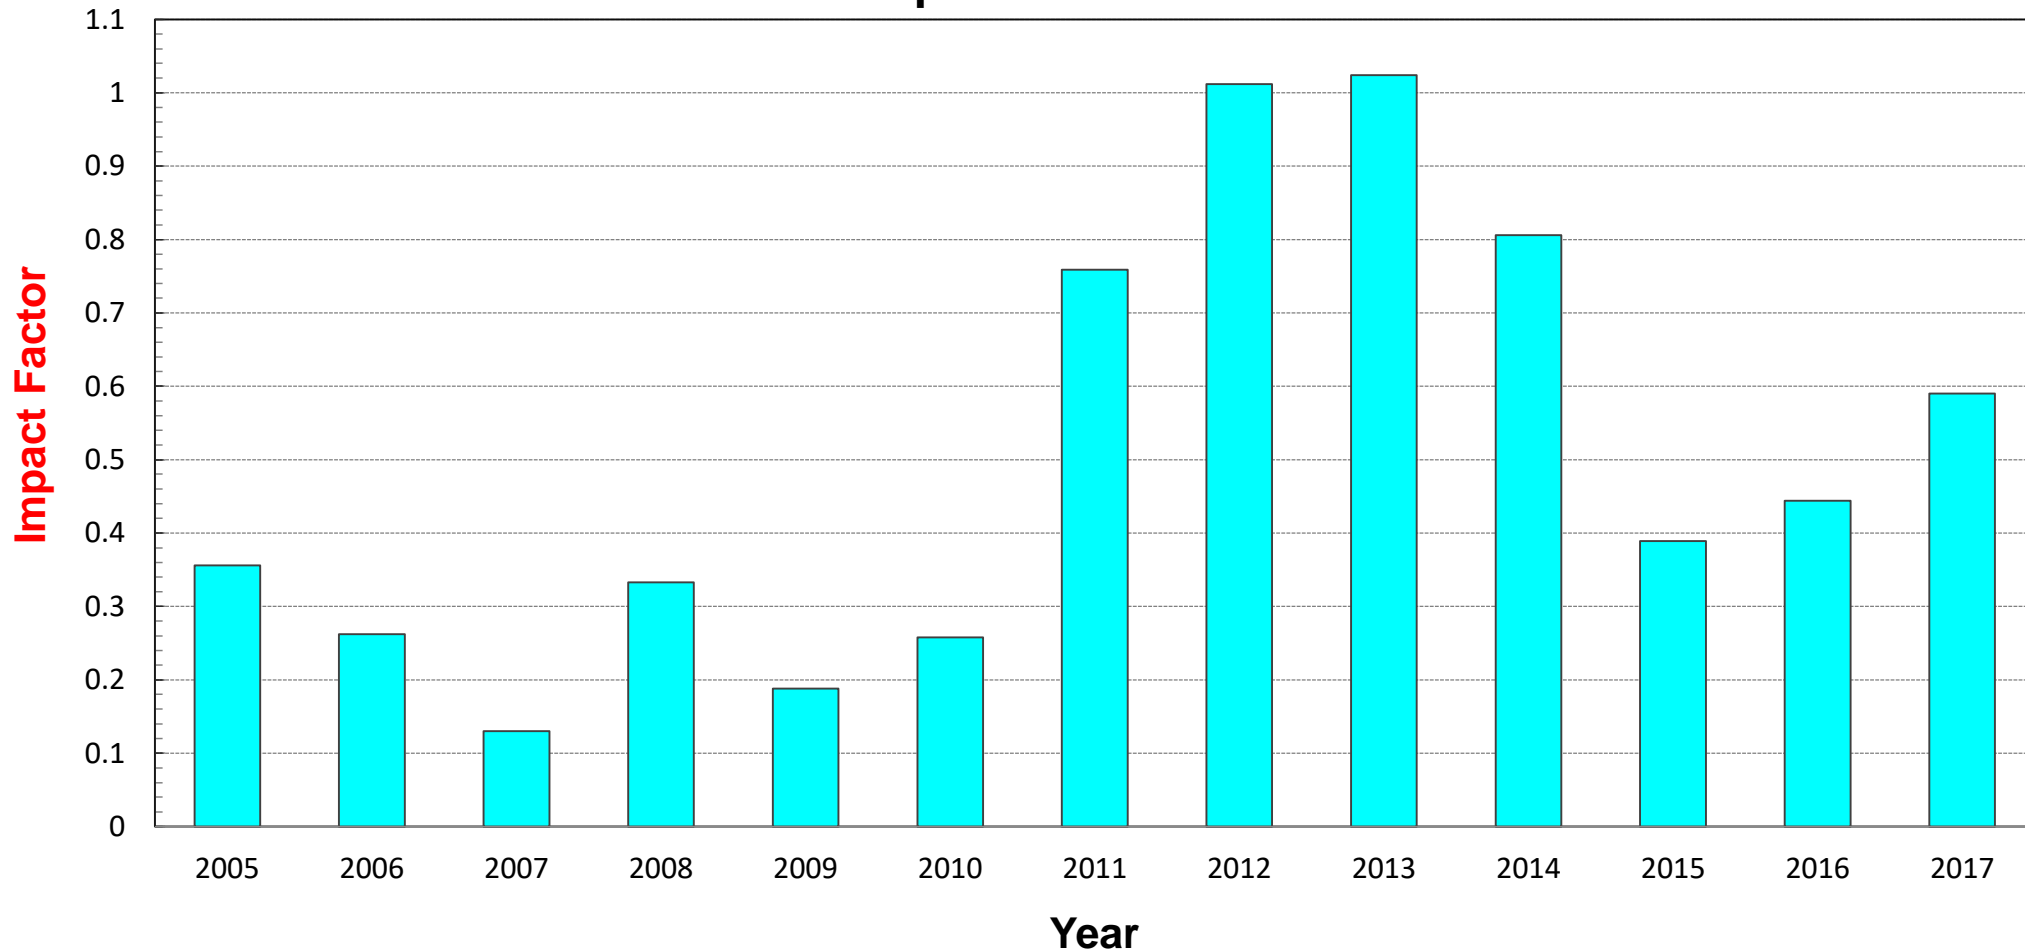

Regular Journal Issues & Papers Published in the last 16 Years

2001 (vol. 16)	3 issues	26 papers
2002	3	27
2003	3	38
2004	3	29
2005	3	26
2006	3	43
2007	3	50
2008	4	51
2009	6	69
2010	12	123
2011	12	122
2012	12	126
2013	12	162
2014	12	141
2015	12	188
2016	12	202
2017	12	161

Impact Factor

ACES Impact Factor 2005-2017

The above data is based on the ISI Web of Science Journal Citation Reports

ACES Membership

ACES Membership 1989-2018

Conference Participants

US ACES Conference Participants Per Year/Location