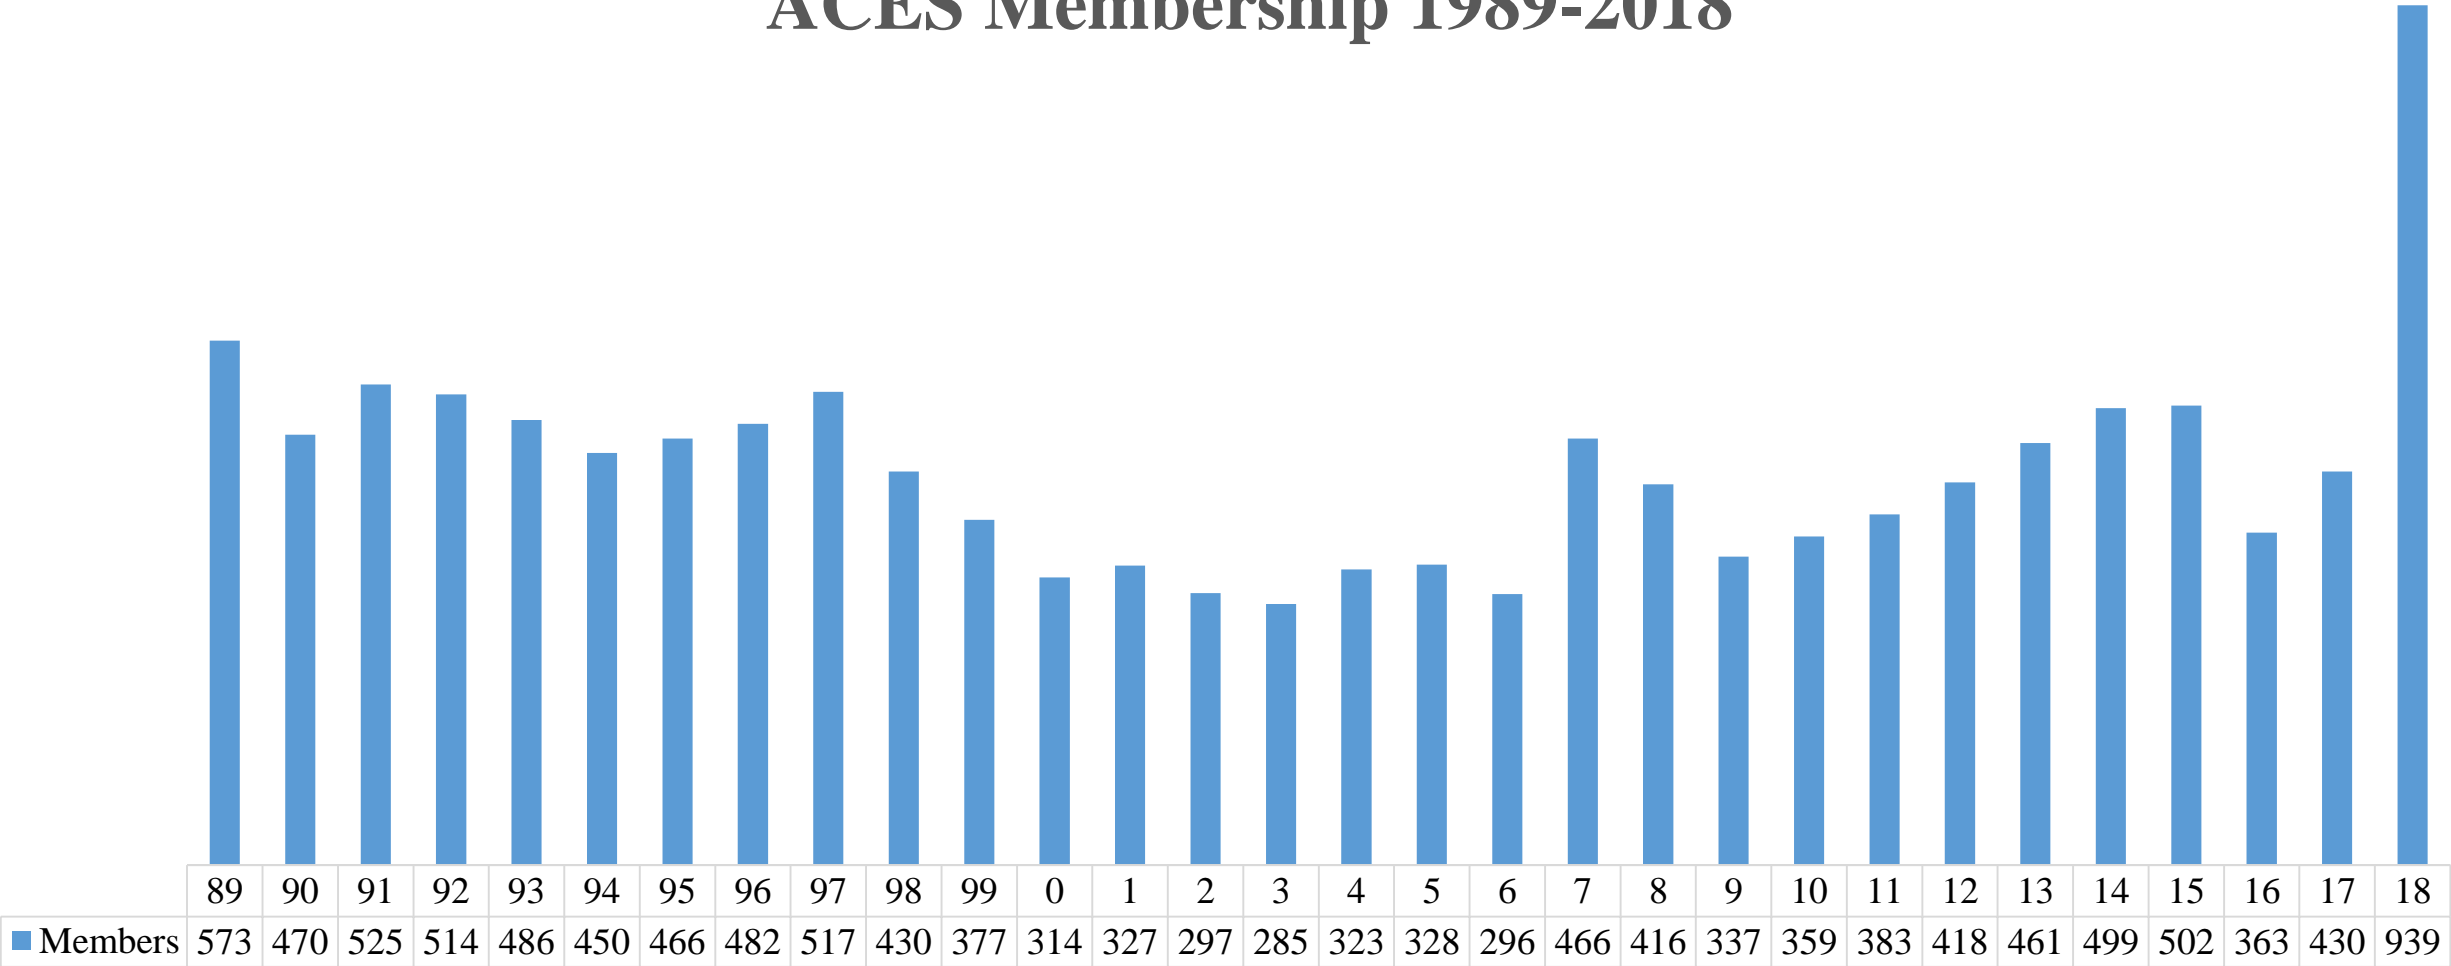

Regular Journal Issues & Papers Published in the last 16 Years

2001 (vol. 16)	3 issues	26 papers
2002	3	27
2003	3	38
2004	3	29
2005	3	26
2006	3	43
2007	3	50
2008	4	51
2009	6	69
2010	12	123
2011	12	122
2012	12	126
2013	12	162
2014	12	141
2015	12	188
2016	12	202
2017	12	161

Impact Factor

ACES Impact Factor 2005-2017

The above data is based on the ISI Web of Science Journal Citation Reports

ACES Membership

ACES Membership 1989-2018

Conference Participants

US ACES Conference Participants Per Year/Location