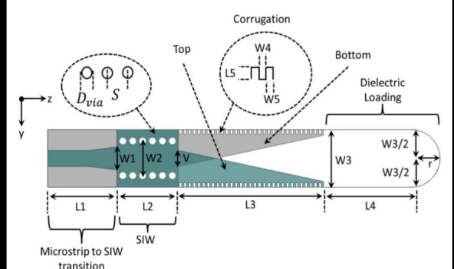

Selected Cover Image

Nishesh Tiwari and Thipparaju R. Rao
A Substrate Integrated Waveguide Based Antipodal
Linear Tapered Slot Antenna for 60 GHz Wireless
Communications