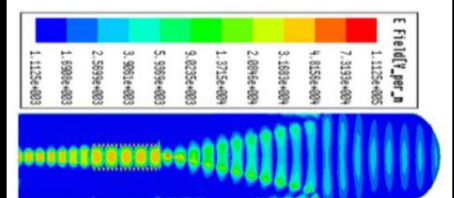

Selected Cover Image

Nishesh Tiwari and Thipparaju R. Rao
A Substrate Integrated Waveguide Based Antipodal
Linear Tapered Slot Antenna for 60 GHz Wireless
Communications